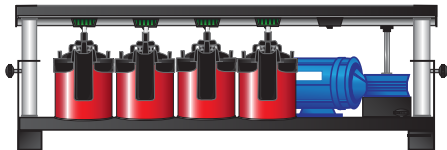

Specifications

A1 1.2M Alliance Machine

1.2M Dimensions:

1.2M Header 10 cm (4 in) High
Weight: 1 kgs. (3 lbs.)

1.2M Quart/Liter unit has 8 mixing positions
25 cm (10 in) High
Weight: 15 kgs. (33 lbs.)

1.2M 3.5L/Gallon unit has 5 mixing positions
33 cm (13 in) High
Weight: 15 kgs. (33 lbs.)

1.2M Gallon Base unit has 4 mixing positions
46 cm (18 in) High
Weight: Base shelf 12 kgs. (26 lbs.)
Motor 27 kgs (58 lbs.)

123 cm (48.5 in)

46 cm (18 in)

The 1.2M Machines can be stacked up to seven units high.